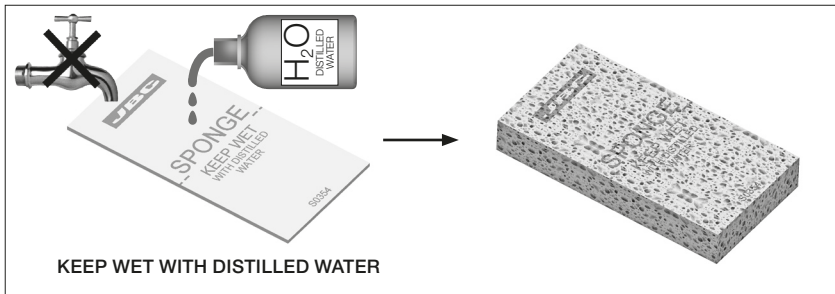

Compact line
stations

CL8499
ESD Tip Cleaner

JBC
www.jbctools.com

S0354 also available in
25 units value pack **S0370**

0010363-0617

Sponge

Ref. S0354

www.jbctools.com